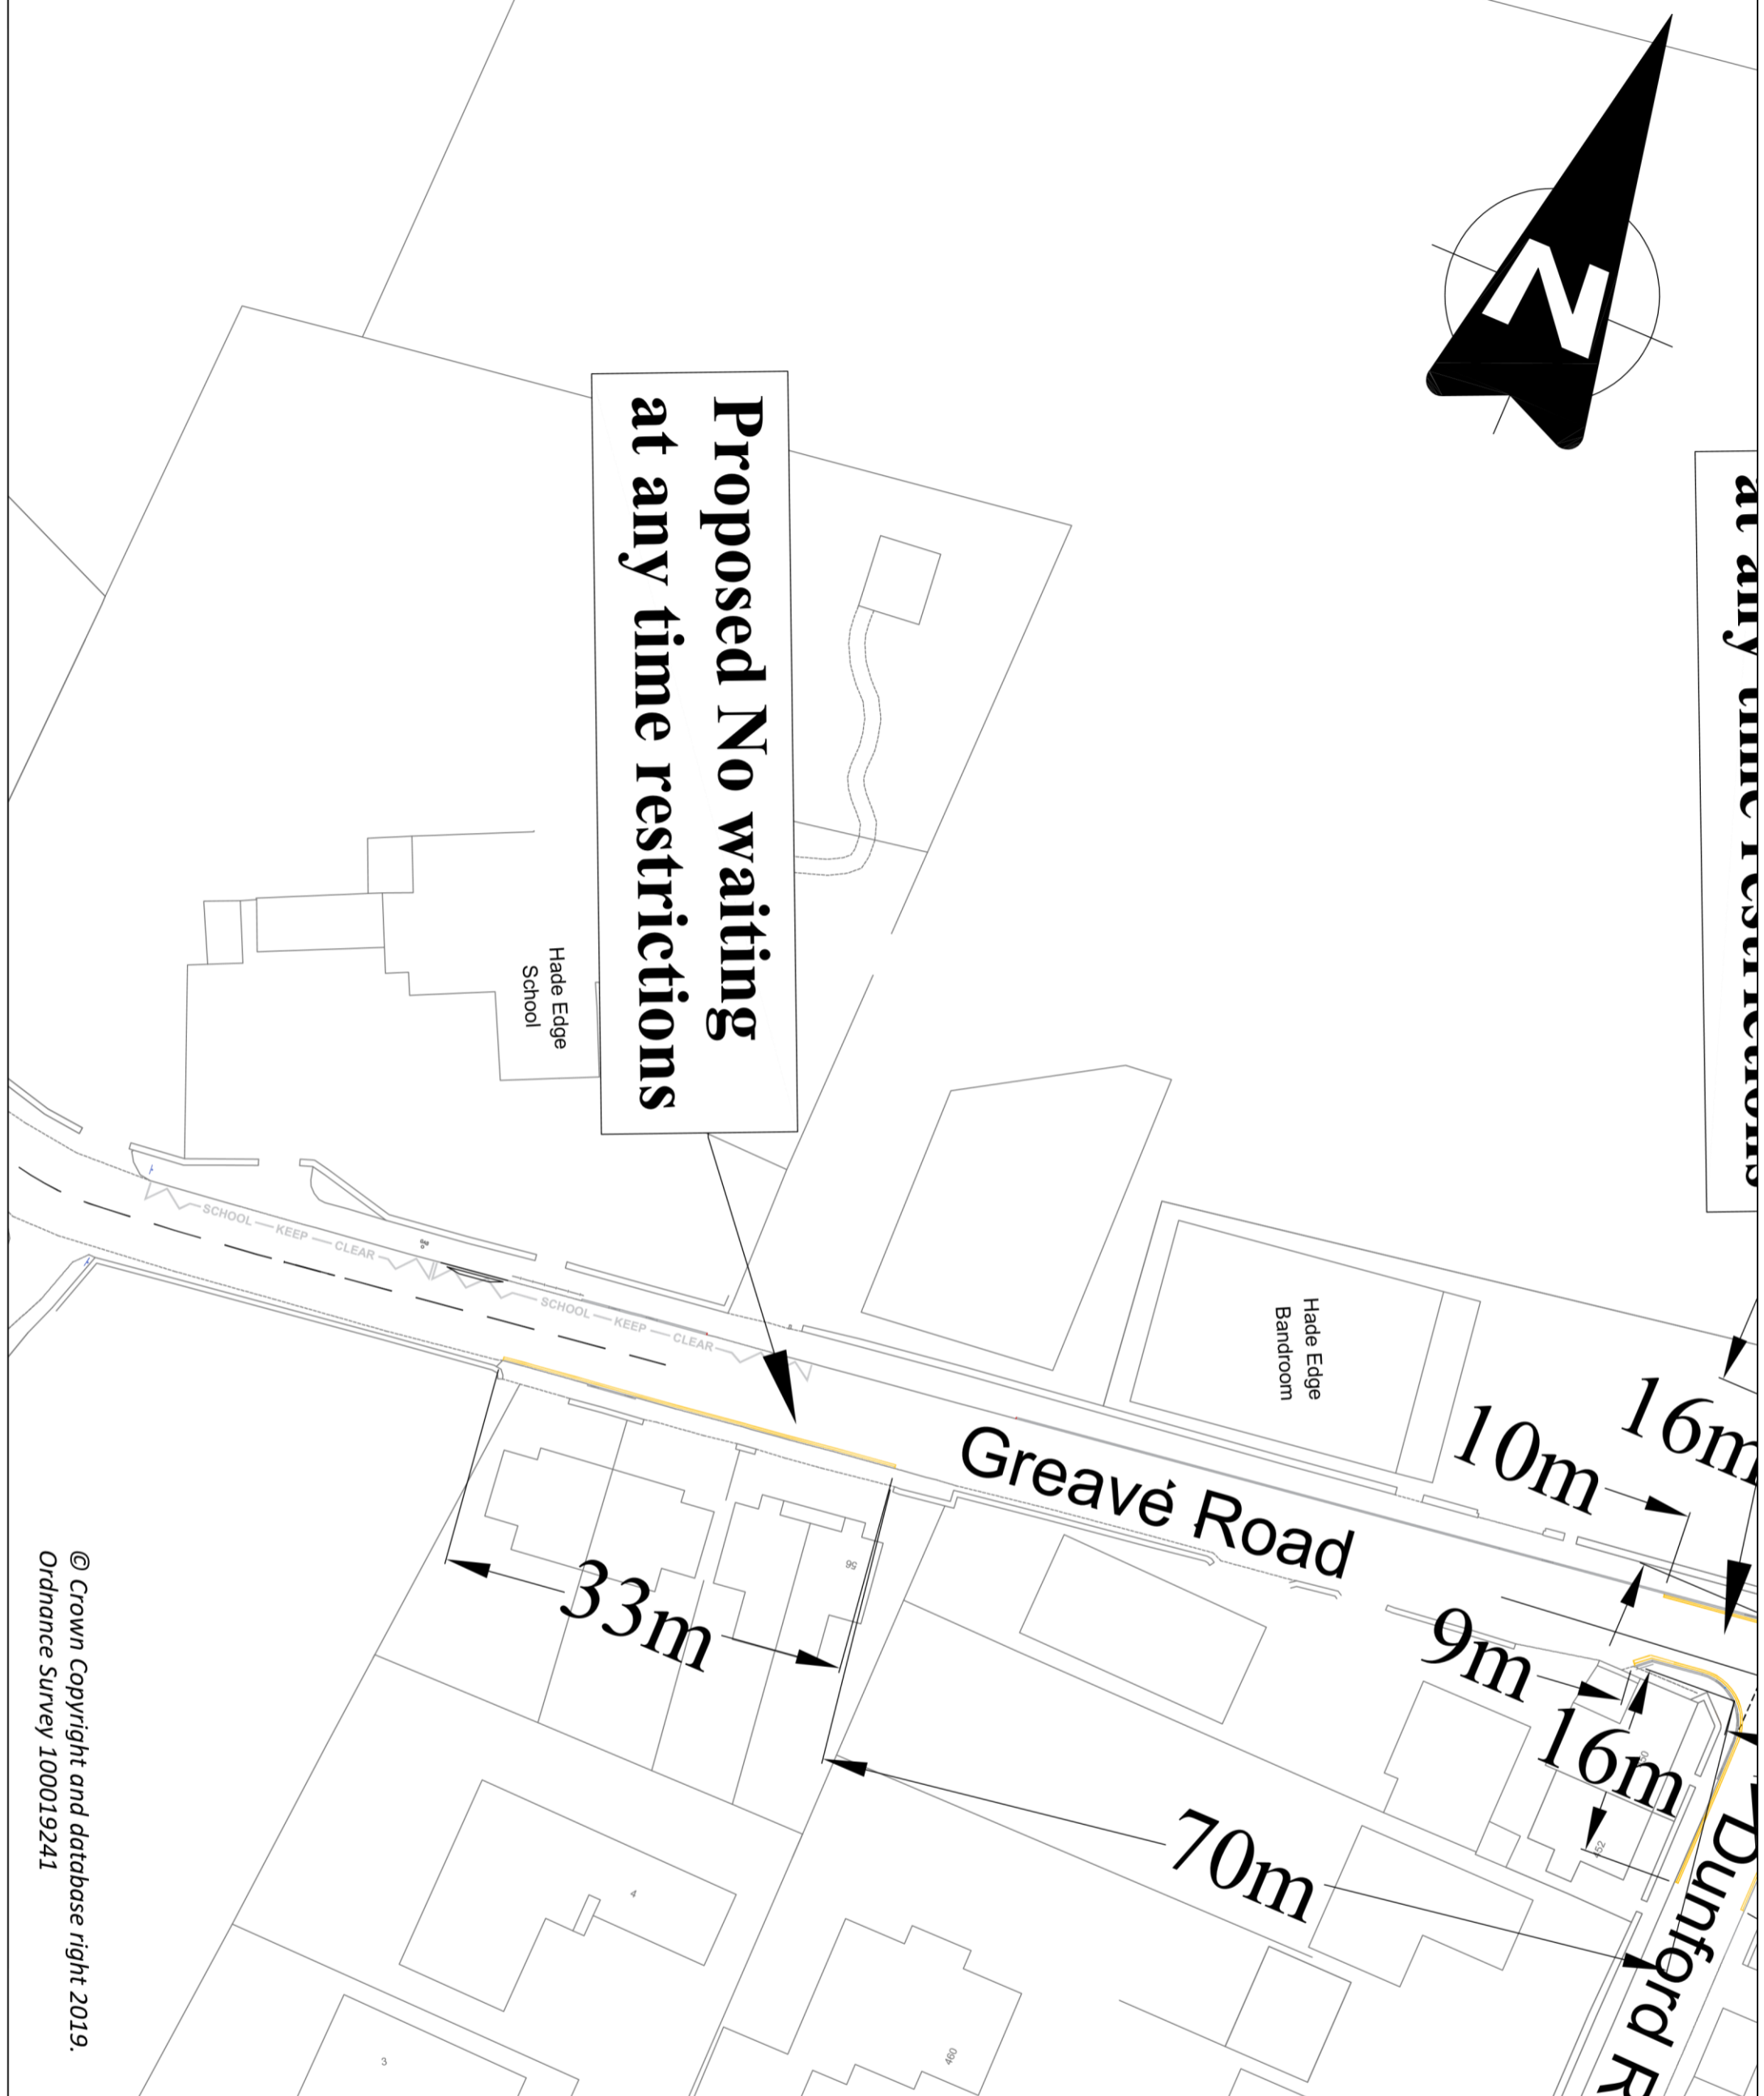

at any time restrictions

**Proposed No waiting
at any time restrictions**

© Crown Copyright and database right 2019.
Ordnance Survey 100019241

<p>Kirklees COUNCIL</p>	
<p>Streetscene & Housing Flint Street, Fartown Huddersfield, HD1 6LG</p>	
SECTION	Highway Safety
DRAWN	KM
CHECKED	KN
SCALE	N.T.S.
PROJECT NO.	50-61698
DATE	APR 23
PROJECT	No waiting at any time restrictions
TITLE	Dunford Road Hade Edge Sheet 4 of 4
DRAWING No.	HS-50-61698-PC-WP1.1
CAD No.	